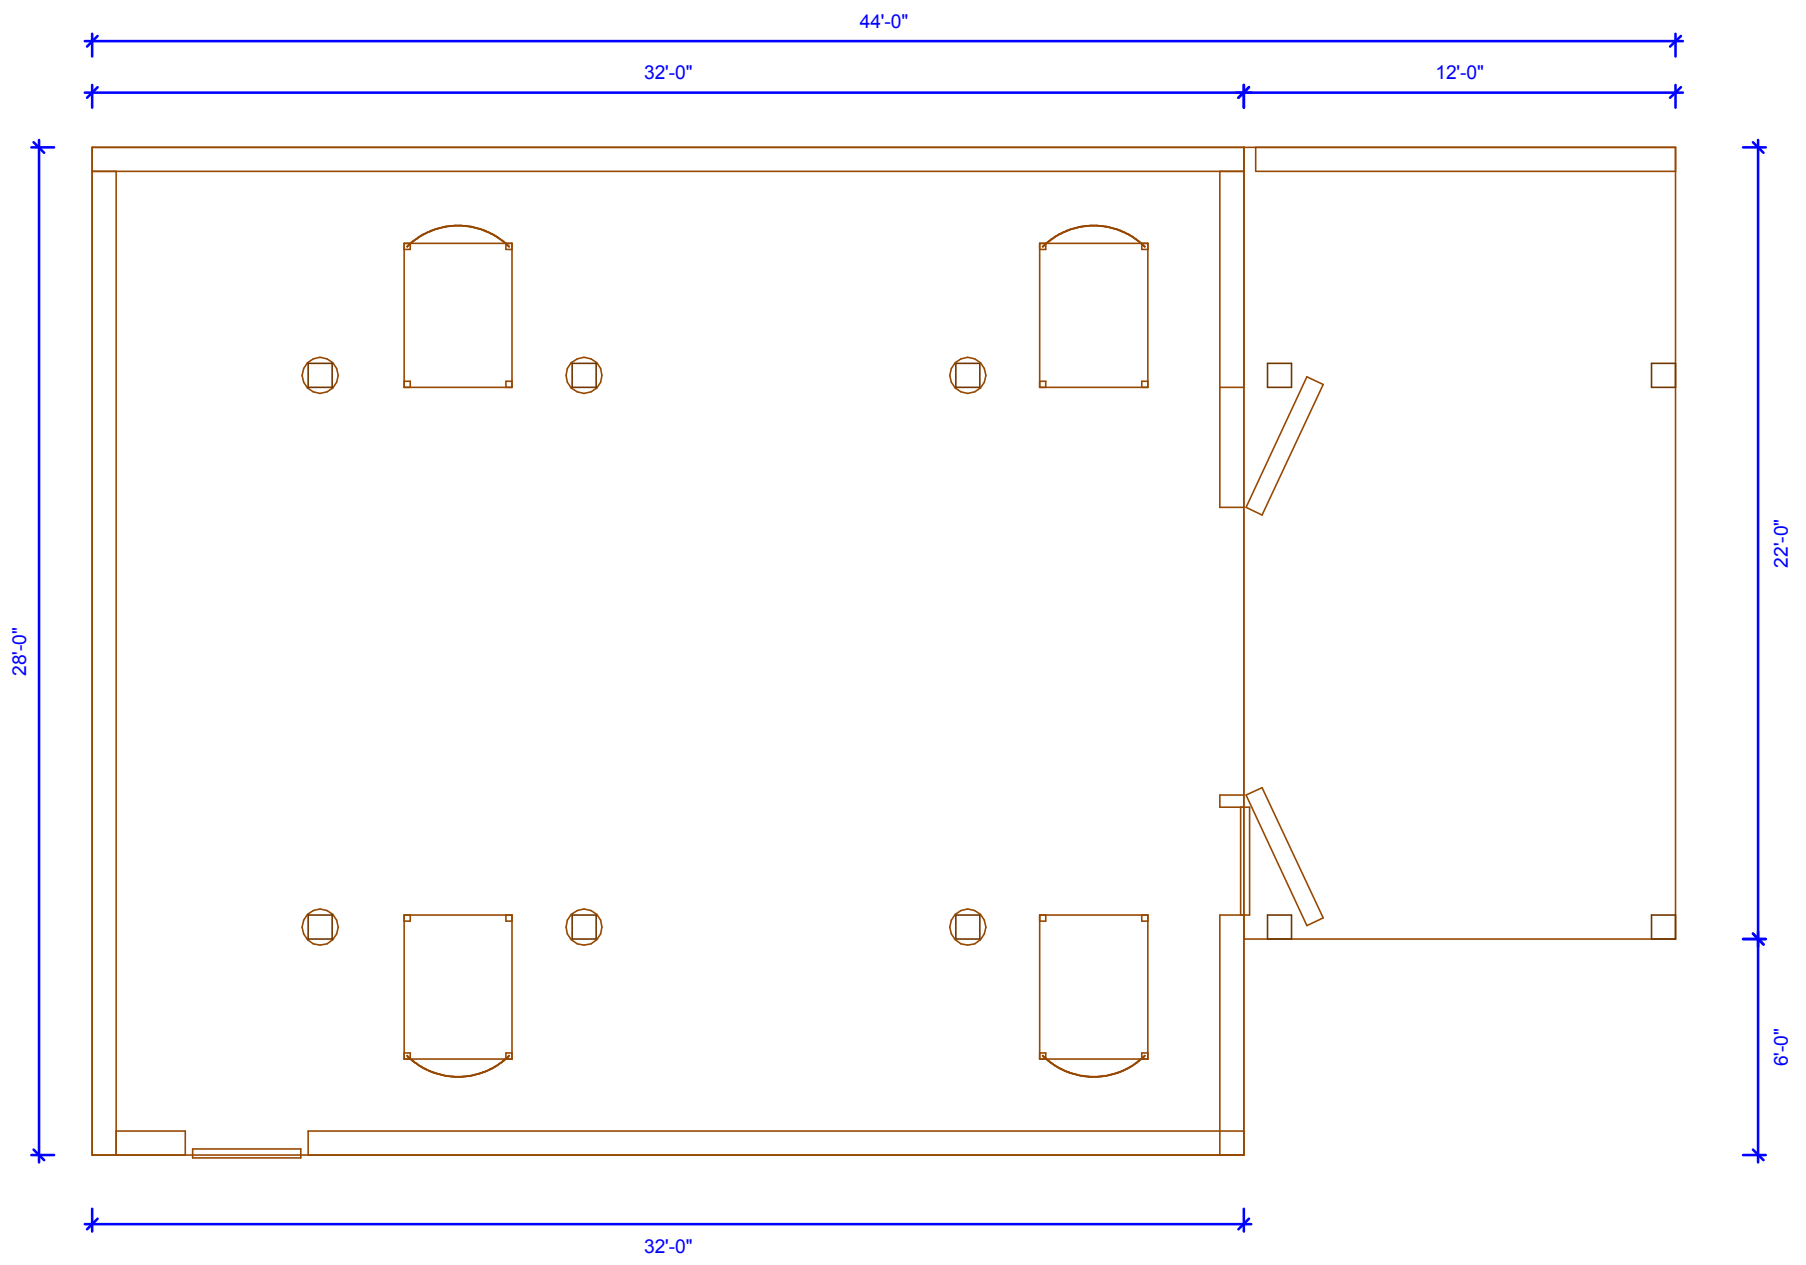

North House Blacksmith Shop

created	12-04-2010
printed	13-04-2010

Floor Plan

Elevations

East Elevation

South Elevation