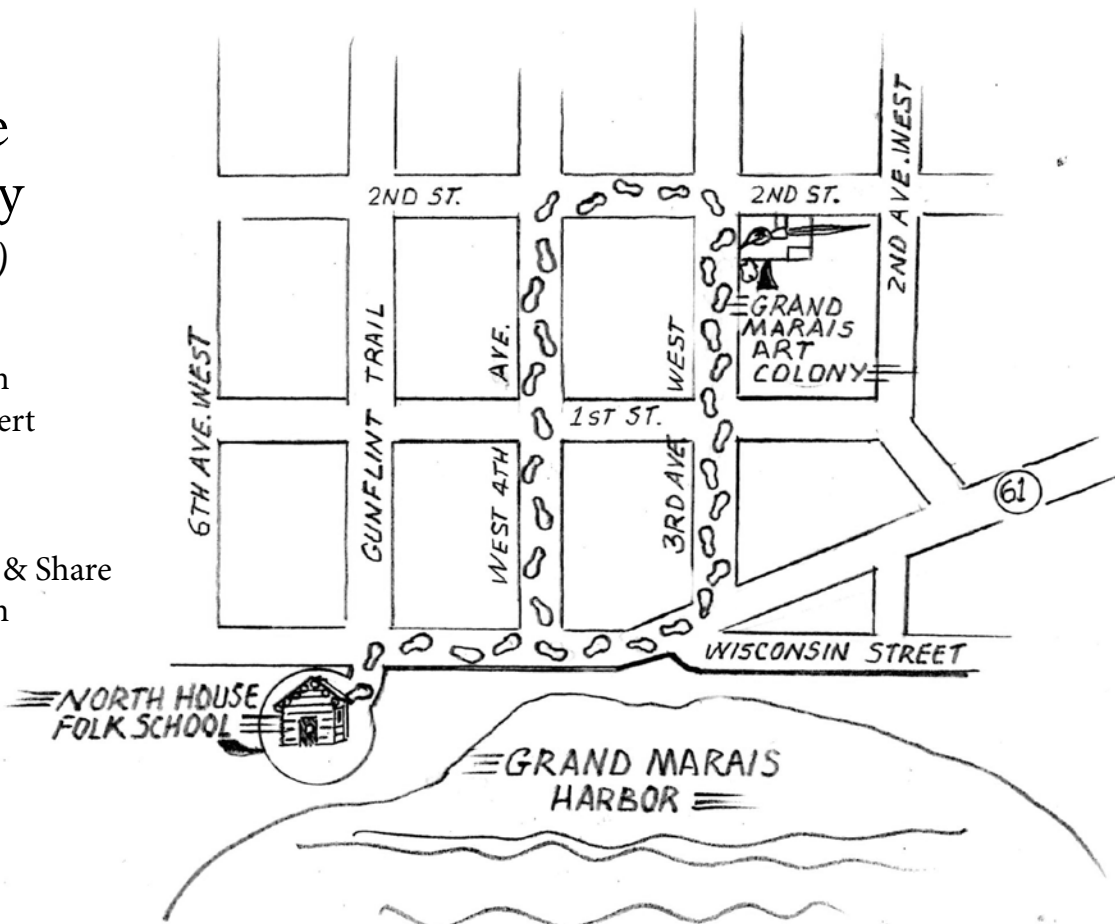

Route from North House to Art Colony (approx 4 blocks)

At North House:

- Fri Lunch & Learn
- Sat Evening Concert
- Coursework

At the Art Colony:

- Fri Evening Show & Share
- Sat Lunch & Learn
- Coursework